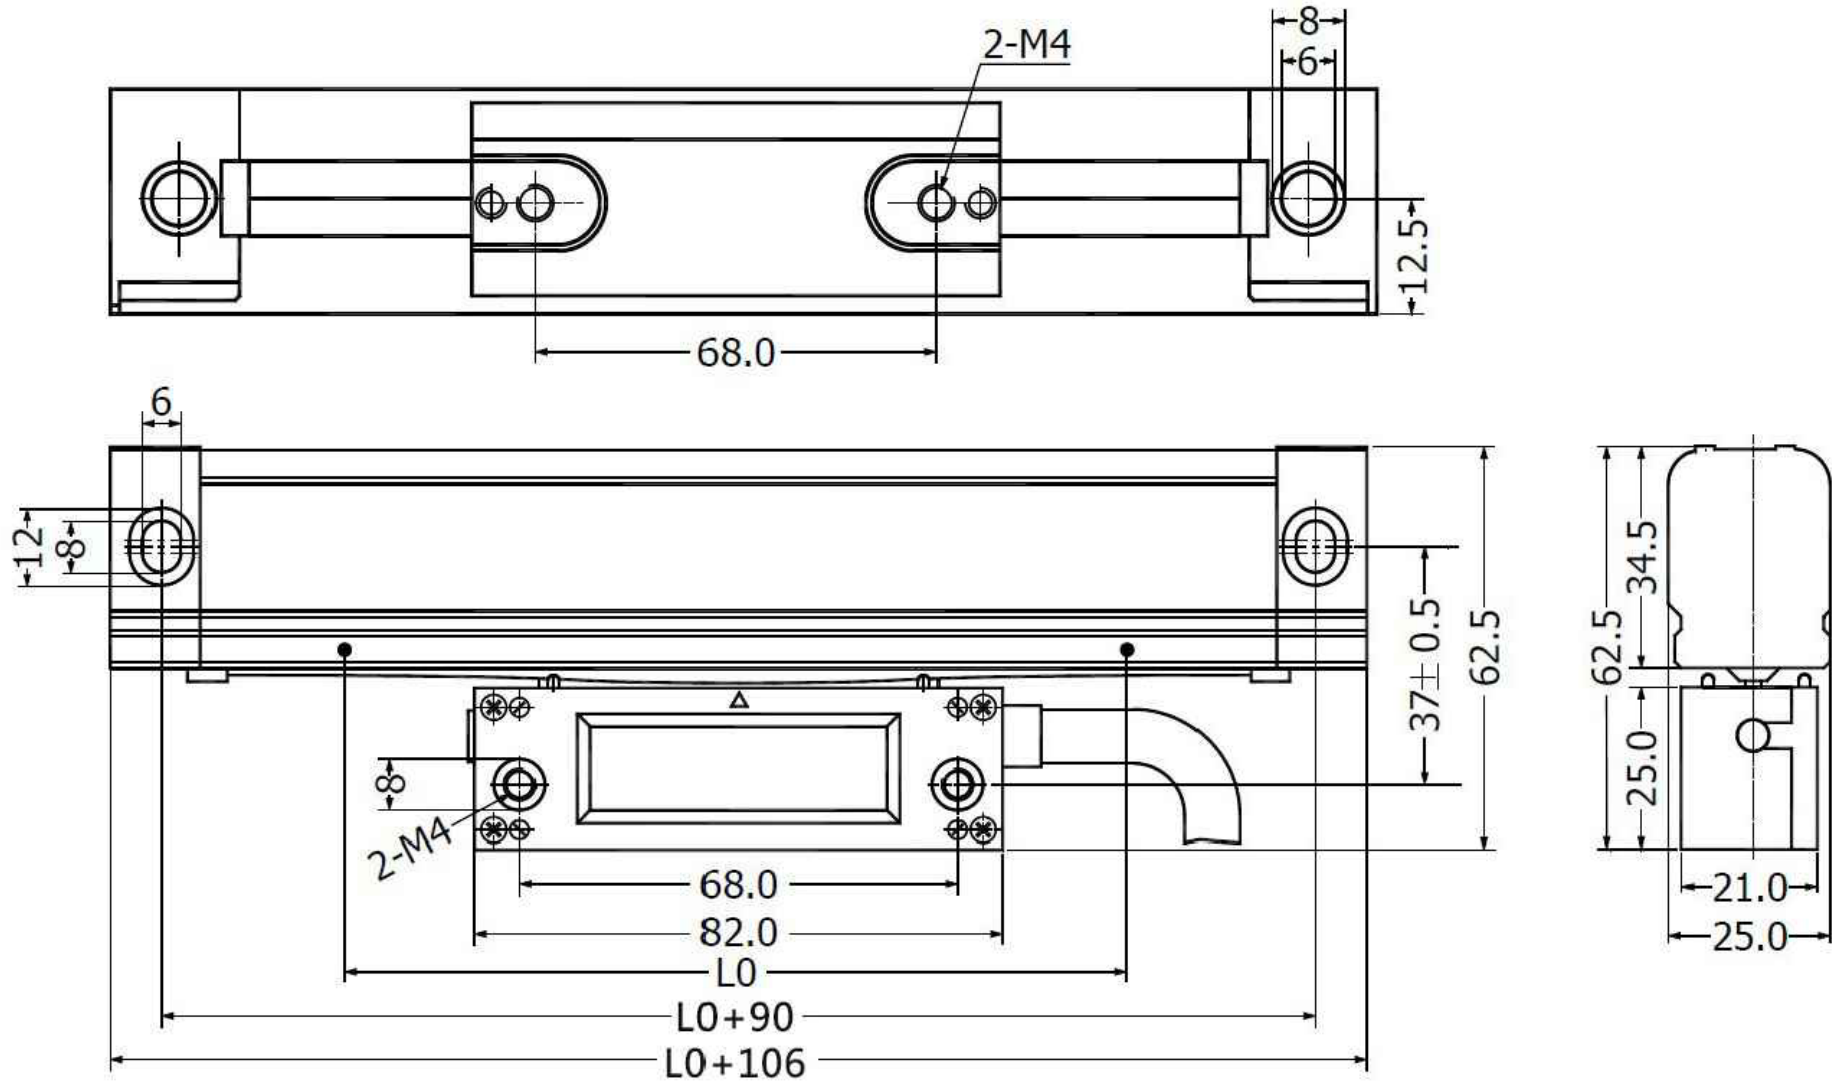

MeasumaX

MX-300 Series - LINEAR SCALES

L0 = Effective measuring length of scale